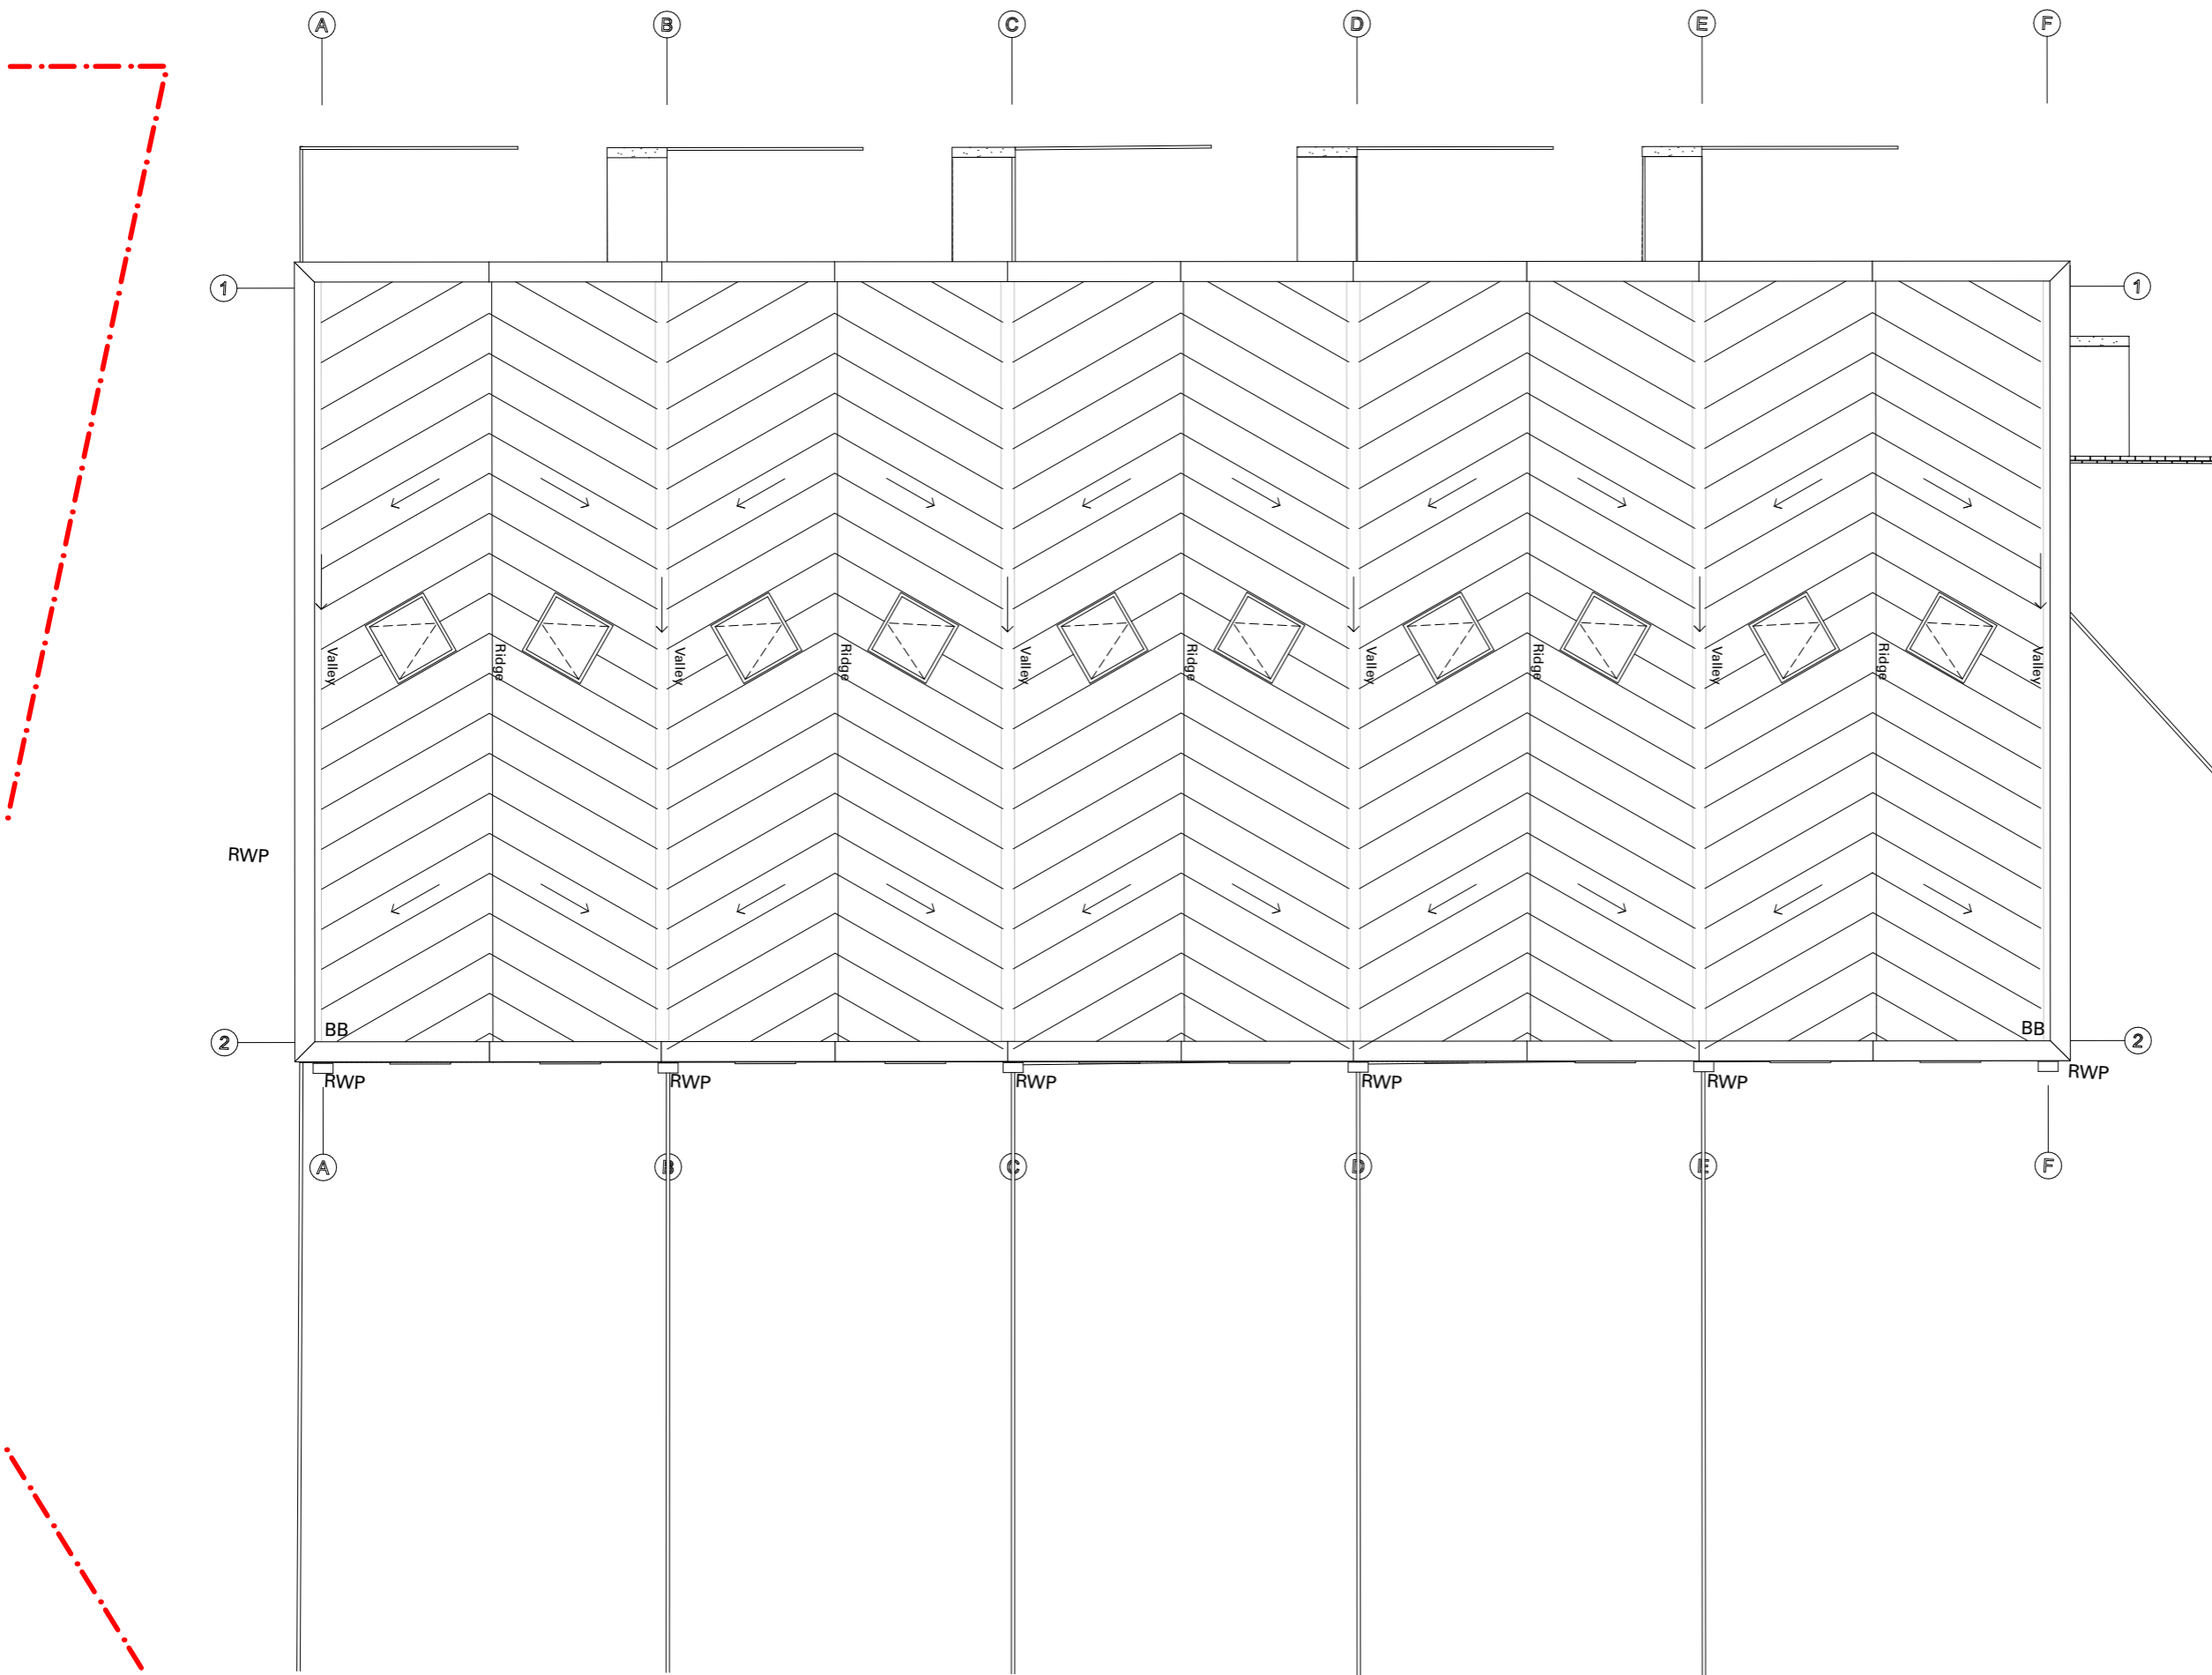

PLOT M - KEY PLAN

Notes:

- BB - Bird boxes located under the eaves of building C
- 8 Boxes in total - 2 groups of 4
- Spec : 9A Schwegler House Martin Nest

Revision	Last Issued	Issue Name
-	26/09/2016	PLANNING ISSUE

DO NOT SCALE FROM THIS DRAWING

All measurements given are indicative, on site dimensions must be determined prior to the purchaser manufacture of any components. All discrepancies between indicative dimensions given and those measured on site to be brought to architect's attention.

DRAWING STATUS:
PLANNING

SCALE:
 1:100 @ A3

Project	Project Stage	Block No.	Drawing No.	Revision
---------	---------------	-----------	-------------	----------

249 2 C (00) 103 -