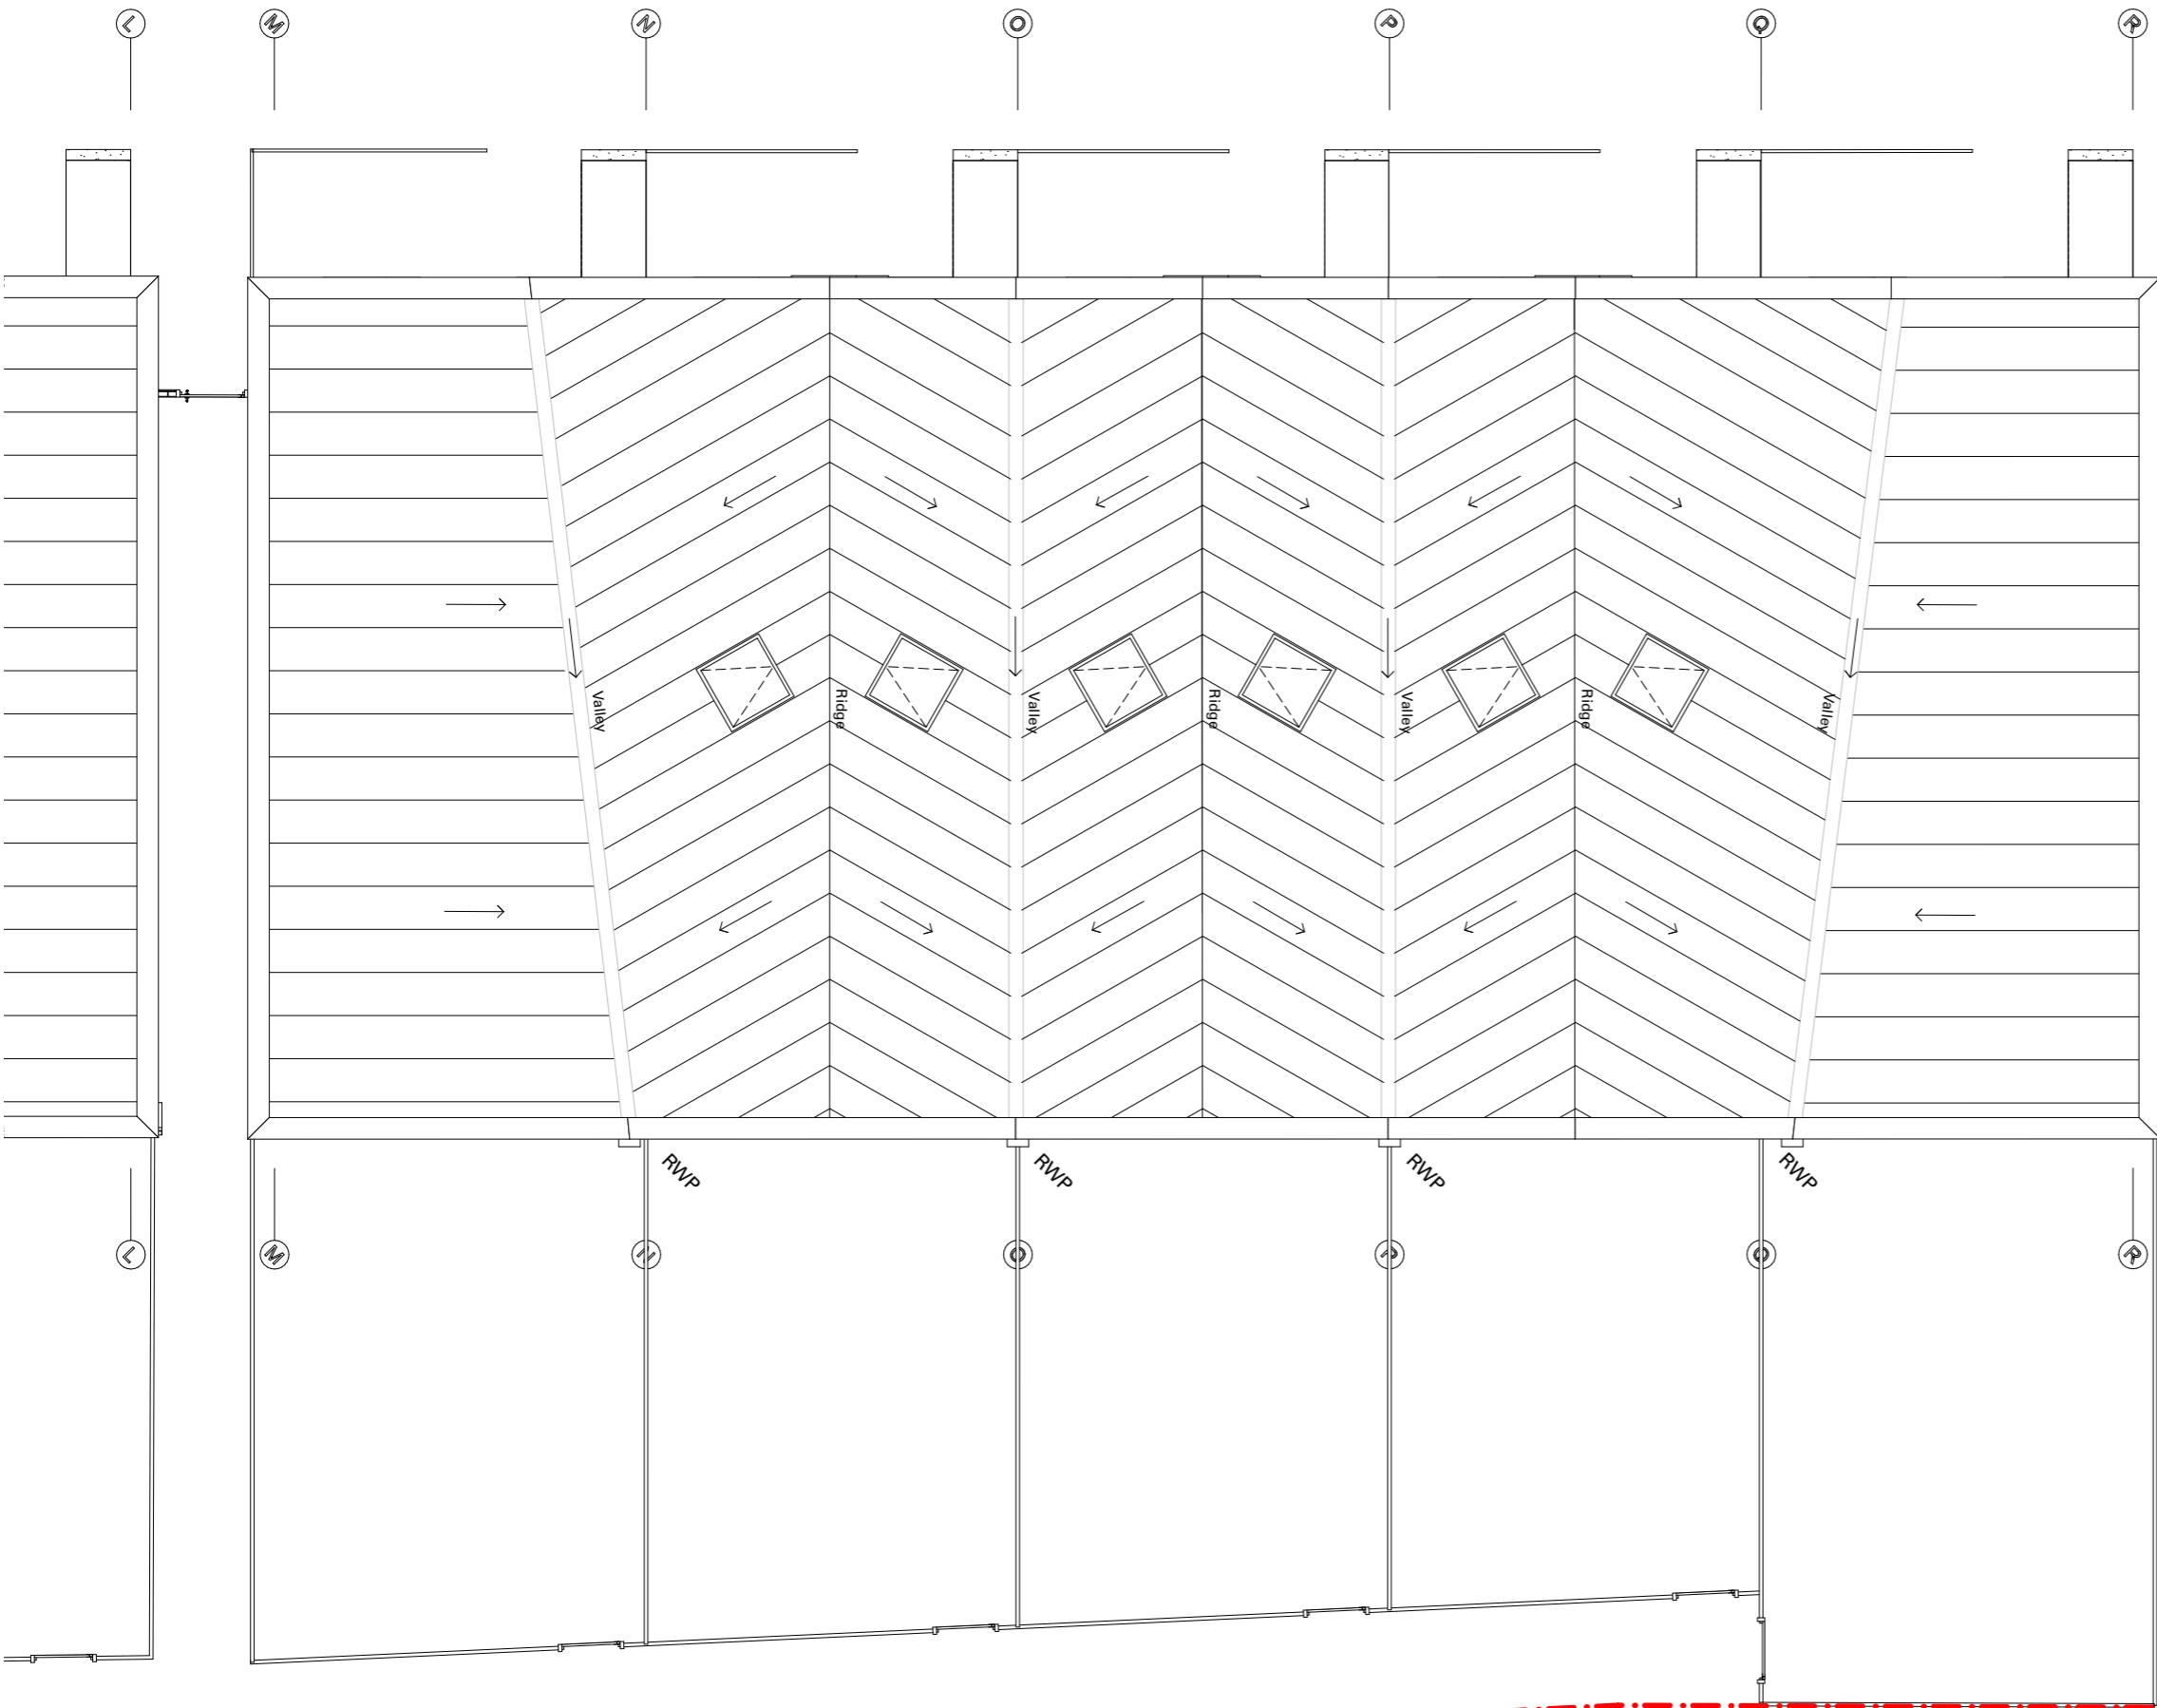

PLOT M - KEY PLAN

Notes:

Unit FFL located on GA Plan.

Revision	Last Issued	Issue Name
-	26/09/2016	PLANNING ISSUE

DO NOT SCALE FROM THIS DRAWING

All measurements given are indicative, on site dimensions must be determined prior to the purchaser manufacture of any components. All discrepancies between indicative dimensions given and those measured on site to be brought to architect's attention.

MIKHAIL RICHES

10-11 Clerkenwell Green
London EC1R 0DP
+44 (0)20 7608 1505
mikhailriches.com

DRAWING TITLE:

Block A - Proposed Roof Plan

PROJECT:

West Hendon - PLOT M3 / M4

CLIENT:

Barratt London

DATE:

26/09/2016

DRAWING STATUS:

PLANNING

SCALE:

1:100 @ A3

Project:

Project Stage:

Block No.:

Drawing No.:

Revision

249 2 A (00) 103 -