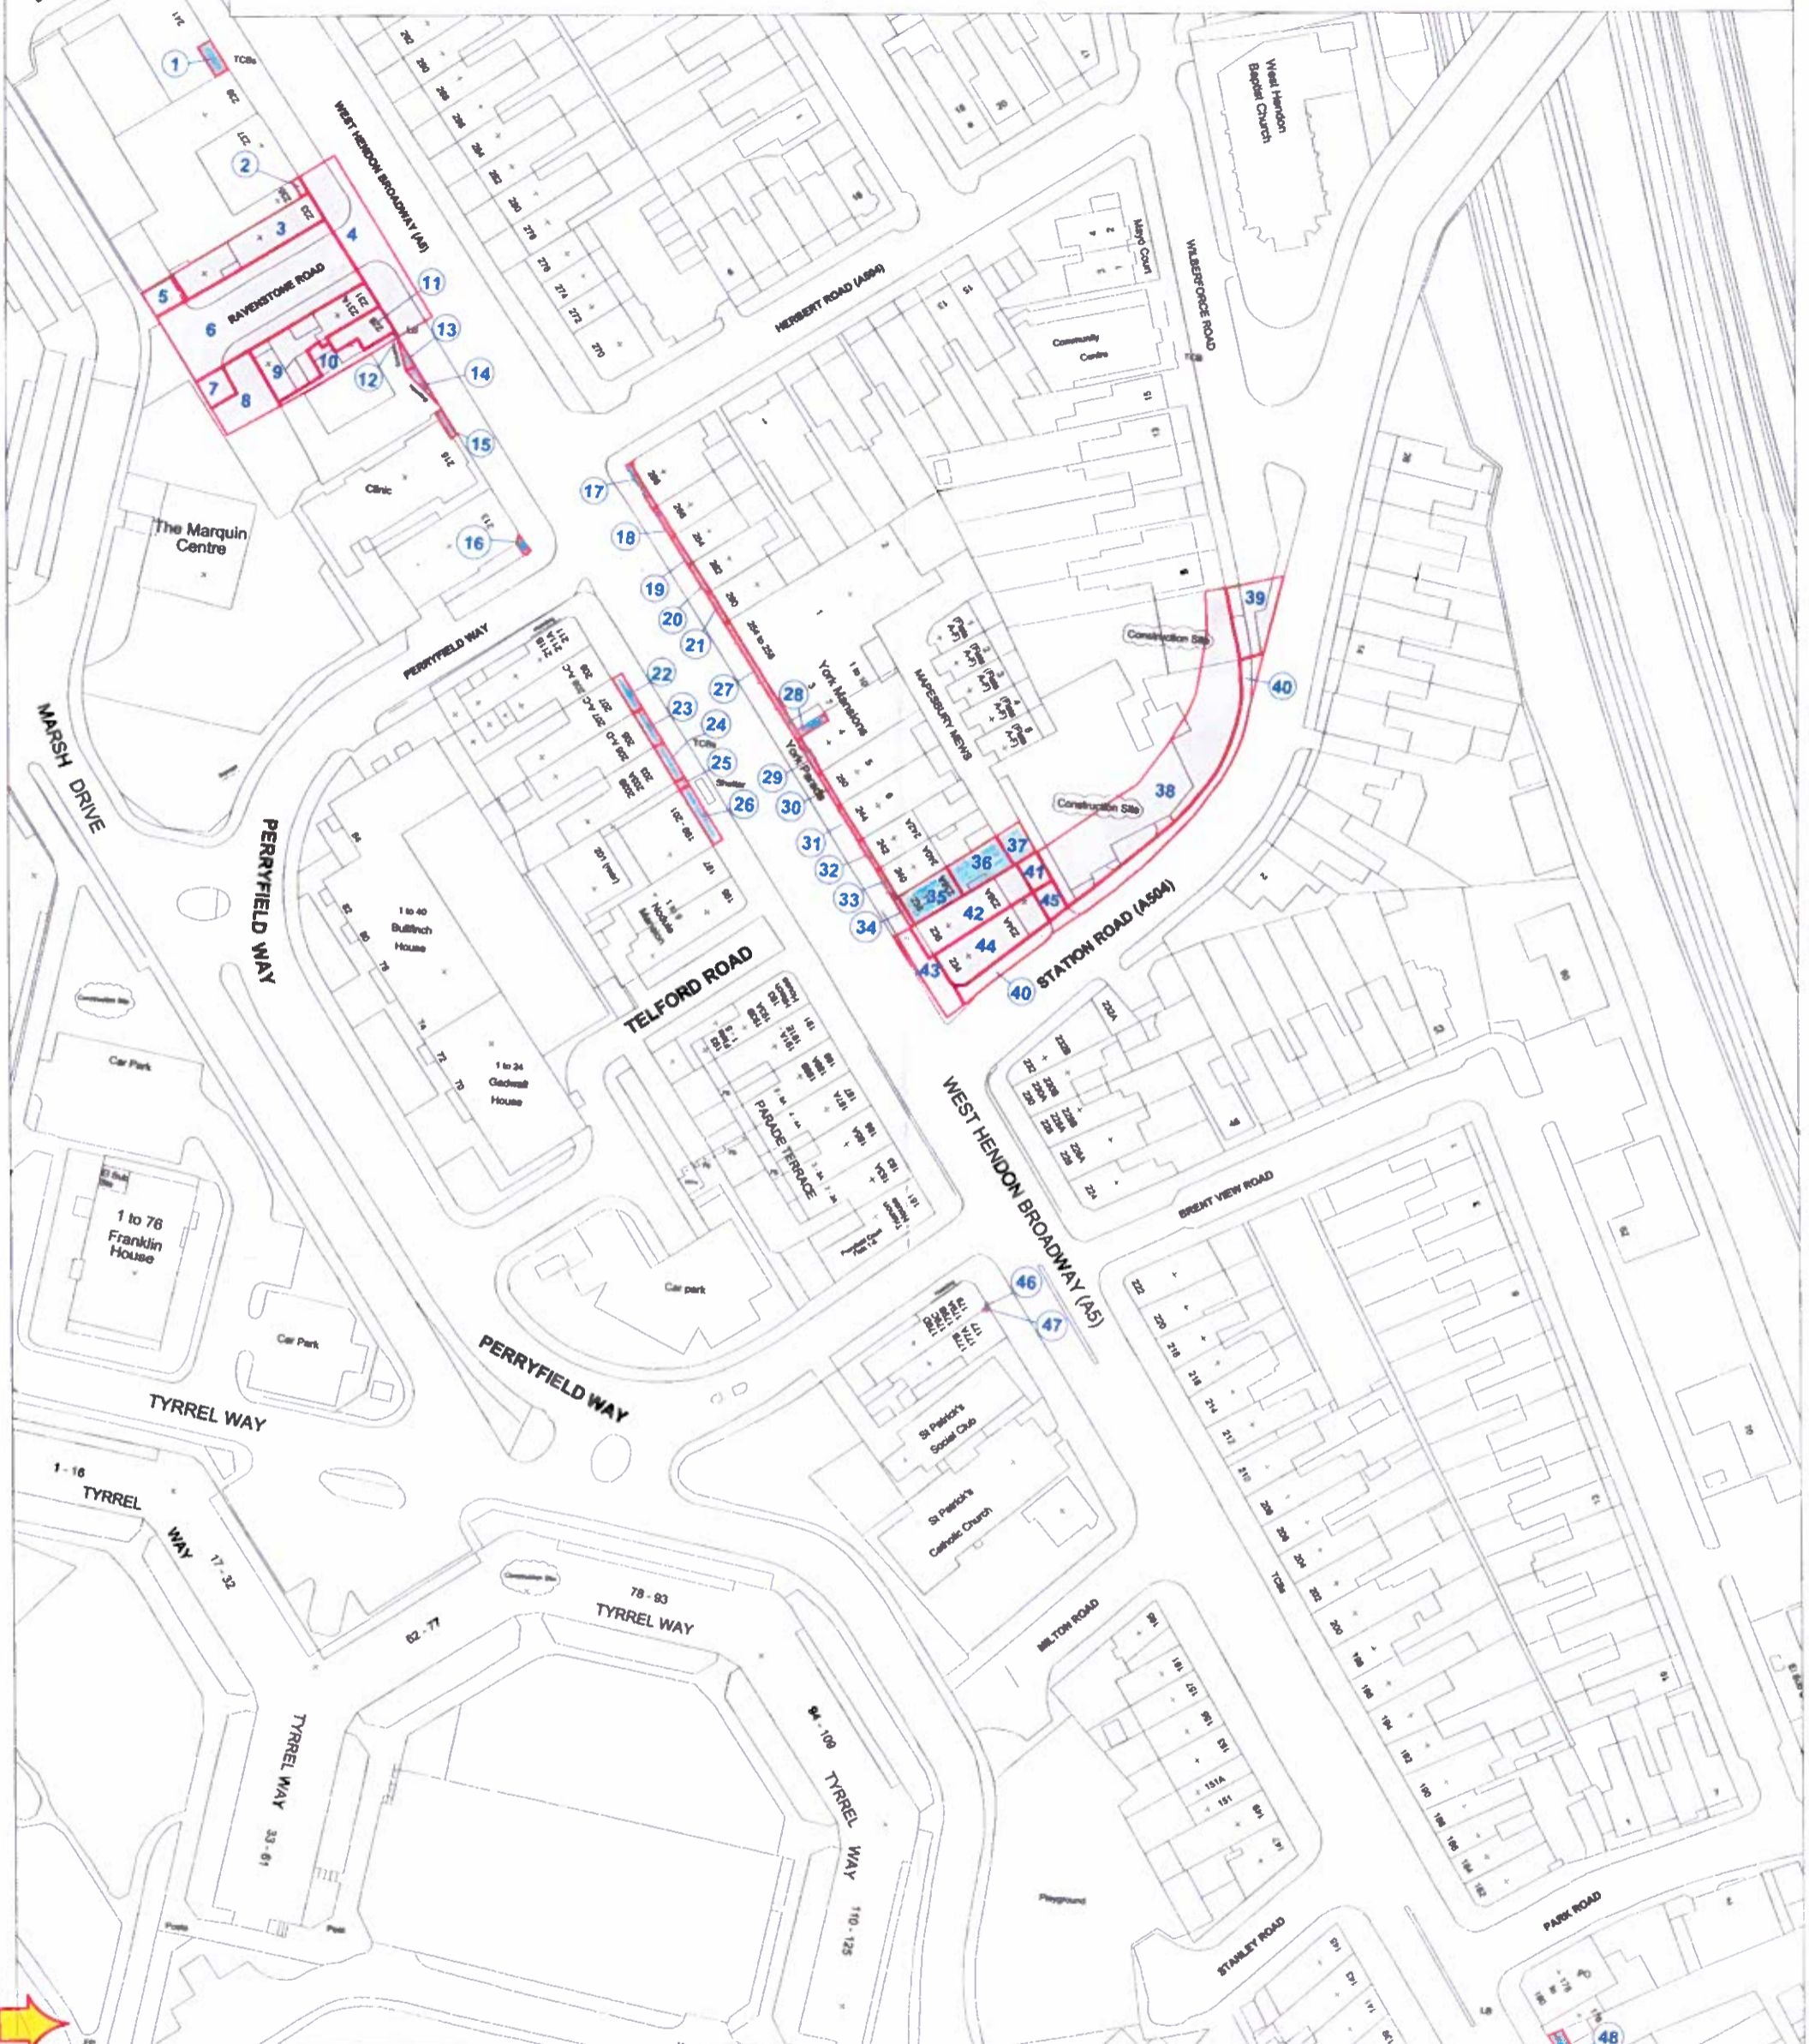

Map referred to in the London Borough of Barnet (West Hendon Major Highway Works) Compulsory Purchase Order (No. 2a) 2016

THE COMMON SEAL OF THE MAYOR AND BURGESSES OF THE LONDON BOROUGH OF BARNET WAS HERETO AFFIXED IN THE PRESENCE OF:

(AUTHORISED SIGNATORY) *[Signature]*

DATED THIS 15th DAY OF September 2016

Date: 12/09/2016 Version: 1.8
Prepared by:
Land Referencing Services LLP
www.landreferencing.co.uk
LRS

Scale 1:500 when printed at A1

KEY
Land to be Acquired
New Rights to be Acquired